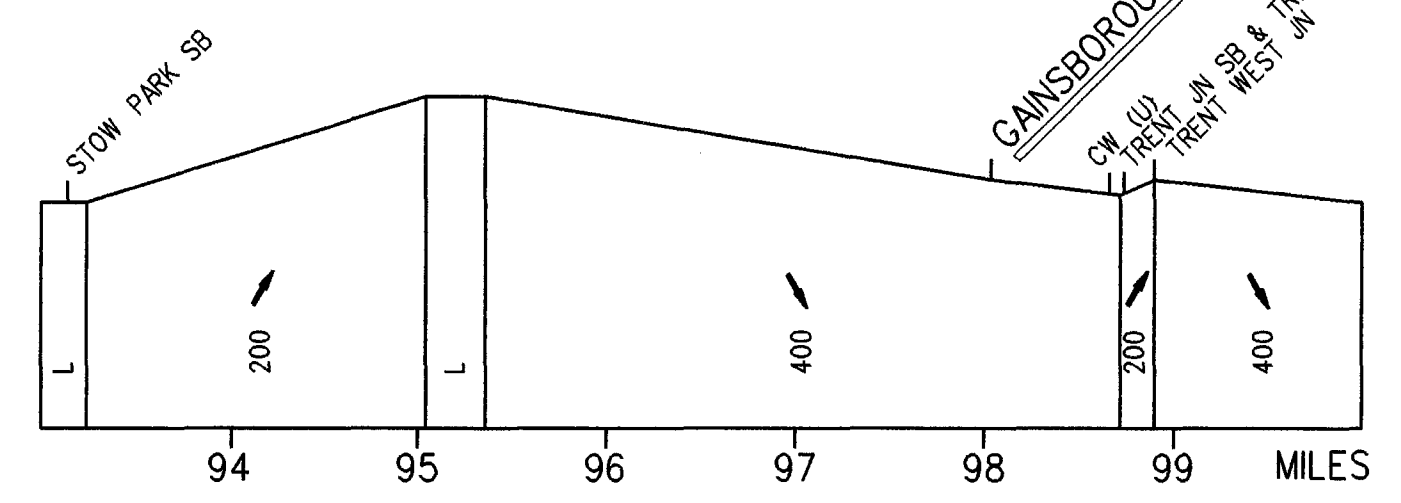

# GAINSBOROUGH LEA ROAD

**Network Records Group**  
 GAINSBOROUGH  
 LEA ROAD S. B.  
 SIGNAL BOX OF A&P&M  
 SCALE 1:1  
 AEL

DIAGRAM DIMENSIONS:  
 LENGTH 1409 mm  
 HEIGHT 382 mm

Drawn	17/07/03
Checked	TC
Issued	