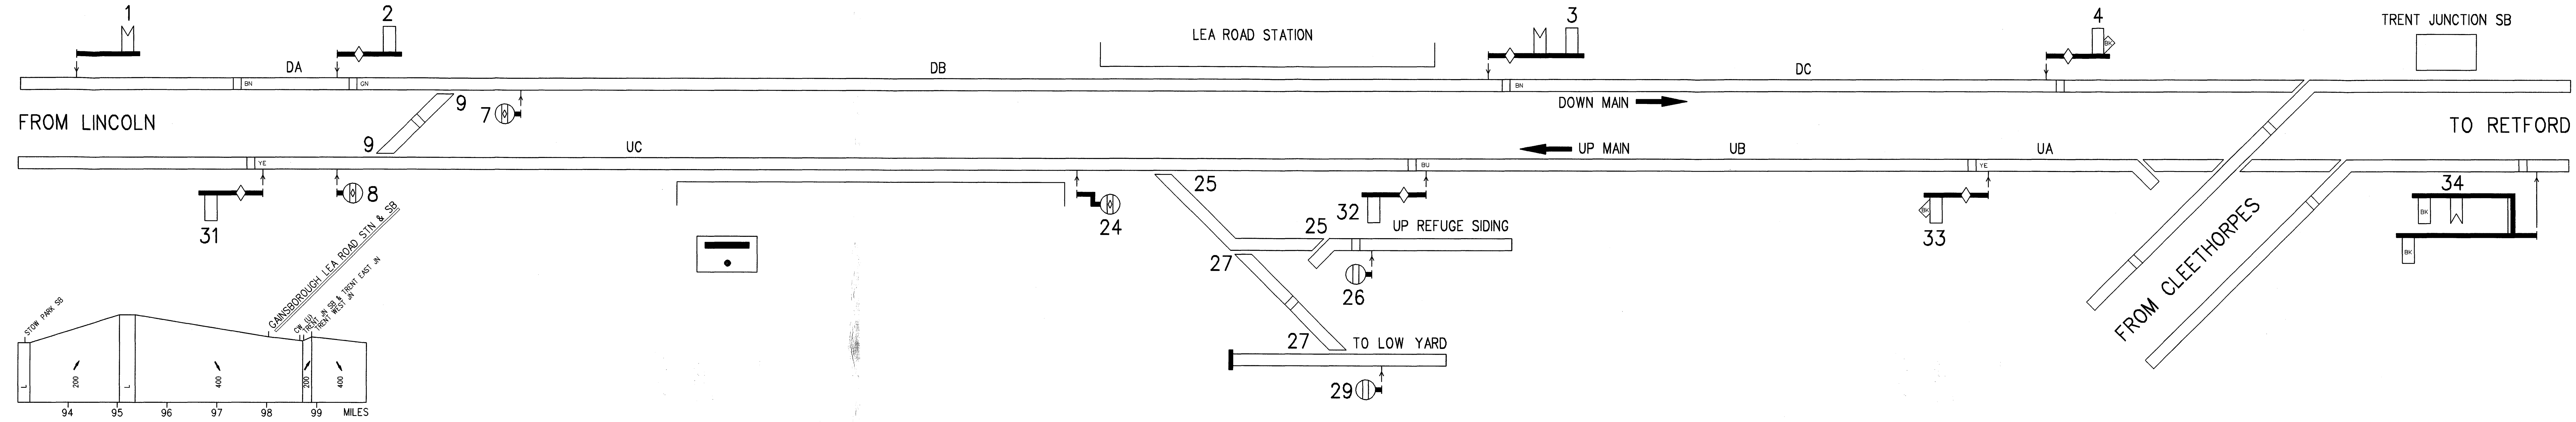

# GAINSBOROUGH LEA ROAD

**Network Records Group**  
 GAINSBOROUGH  
 LEA ROAD S. B.  
 SIGNAL BOX OF A&P&M  
 SCALE 1:1  
 AEL

DIAGRAM DIMENSIONS:  
 LENGTH 1409 mm  
 HEIGHT 382 mm

Drawn	17/07/03
Checked	TC
Issued	